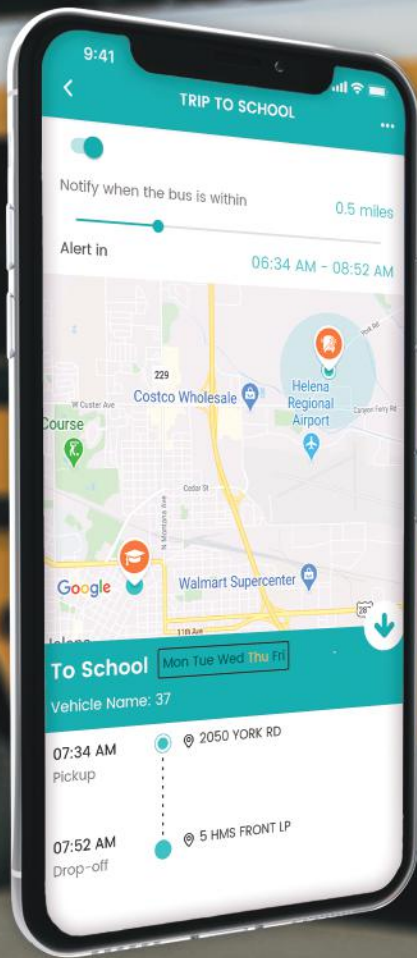

# Edulog Parent Portal

UP-TO-THE-MINUTE BUS ROUTE INFO

DOWNLOAD

TIMELY INFO FOR  
PARENTS DEALING  
WITH COVID-19  
REALITIES

## Parent Bus Tracking Application

- Where's My Bus? - Parents can view the location of the school bus to gauge arrival times each day
- Transportation lookup - proactively view your planned transportation info including bus stops
- Receive push notifications when the bus enters a user-defined geographic area around the stop
- Get the information you need from the transportation department without having to make a phone call
- Receive timely COVID-19 related messages or bus delay information
- Access all of your students through one secure login - parents only receive access by registering with data unique to their child